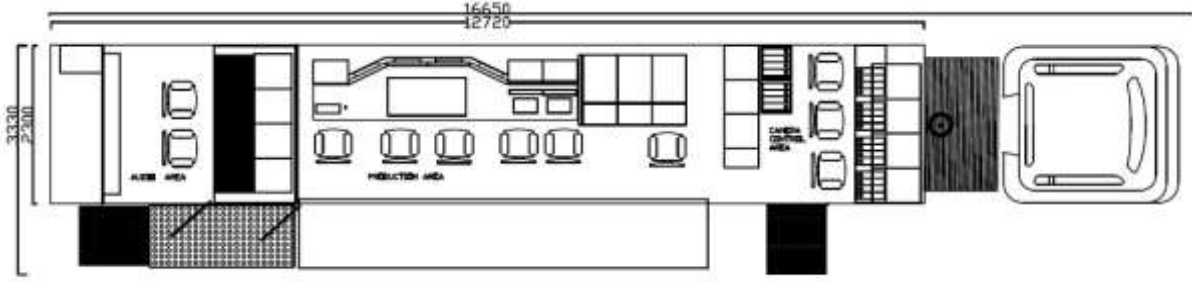

OB14

Outside Broadcasting Van

RESİM MASASI

Piece

Sony MVS-7000X 40 IN - 24 OUT Resim Masası

1

KAMERA

Piece